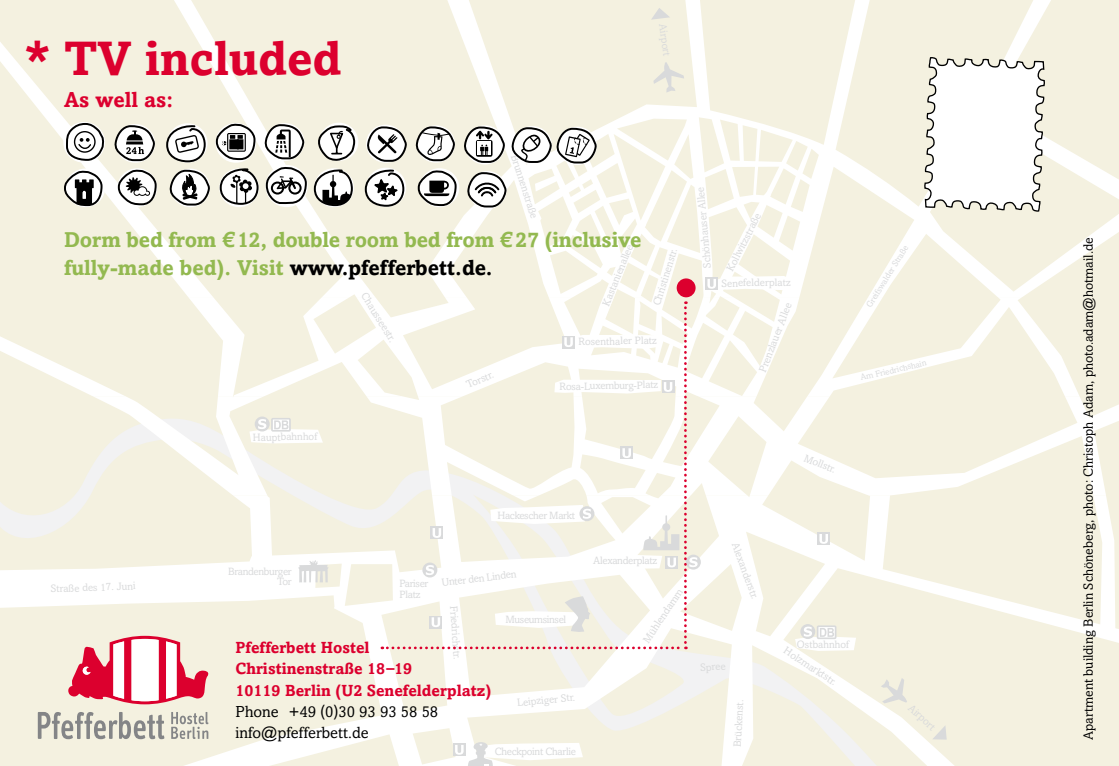

*

* TV included

As well as:

Dorm bed from €12, double room bed from €27 (inclusive fully-made bed). Visit www.pfefferbett.de.

Pfefferbett Hostel
Christinenstraße 18-19
10119 Berlin (U2 Senefelderplatz)
Phone +49 (0)30 93 93 58 58
info@pfefferbett.de